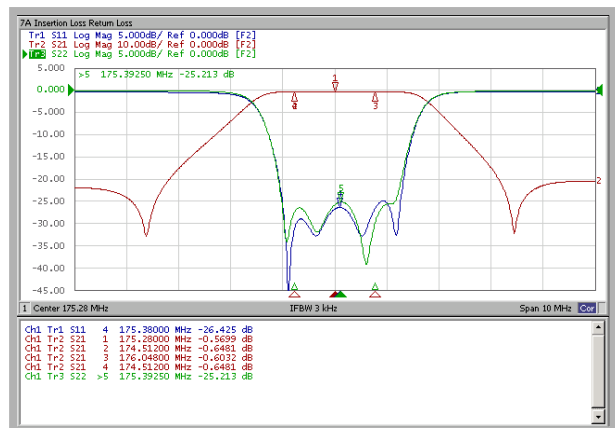

DMB(Digital Multimedia Broadcasting) DMB Input Filter(10W)-Korea

Item	Specifications	
Frequency Range	174.512~197.504MHz (CH 7~CH10)	198.512~215.504MHz (CH 11~CH13)
Insertion Loss (Max.)	1.0dB	1.2dB
Ripple (Max.)	0.5dB	0.5dB
Return Loss (Min.)	20dB	
Attenuation (Min.)	40dBc @ Fc ± 3.25MHz	
Coupling	20dB ± 1dB	
Coupling Directivity (Min.)	Forward	20dB
	Reverse	15dB
Temperature Range	-10 ~ +45	
Size (W x D x H) (mm)	261.6 x 500.0 x 177.0	
Power Rating (Ave.)	10W	
In/Out Port	N - Female	
Weight (Max.)	10Kg	