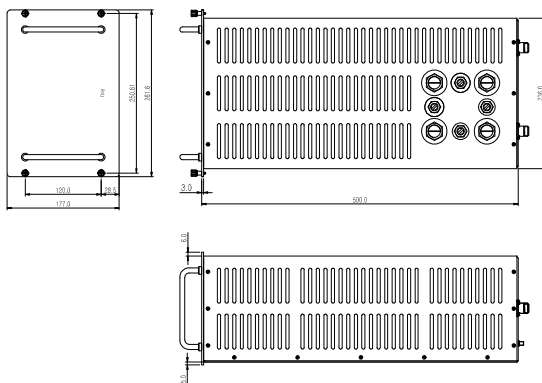

DMB(Digital Multimedia Broadcasting) DMB Input Filter(10W)-Korea

Item	Specifications	
Frequency Range	174.512~197.504MHz (CH 7~CH10)	198.512~215.504MHz (CH 11~CH13)
Insertion Loss (Max.)	1.0dB	1.2dB
Ripple (Max.)	0.5dB	0.5dB
Return Loss (Min.)	20dB	
Attenuation (Min.)	40dBc @ Fc ± 3.25MHz	
Coupling	20dB ± 1dB	
Coupling Directivity (Min.)	Forward	20dB
	Reverse	15dB
Temperature Range	-10 ~ +45	
Size (W x D x H) (mm)	261.6 x 500.0 x 177.0	
Power Rating (Ave.)	10W	
In/Out Port	N - Female	
Weight (Max.)	10Kg	