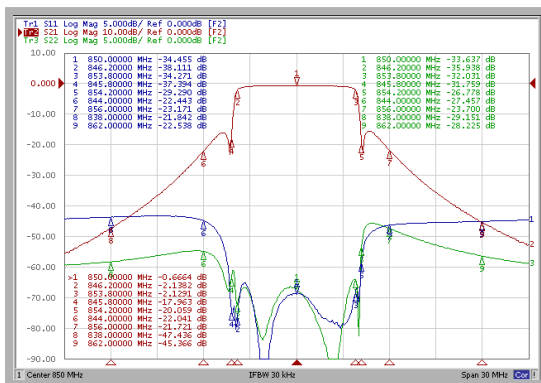

## DVB-T(Digital Video Broadcasting - Terrestrial) DVB-T CIB Combiner(Adjacent)

Item		Specifications	
Frequency Range		470 ~ 862MHz	
Insertion Loss (Max.)	NB	Fc	1.0dB
		Fc ± 3.8MHz	2.8dB
	WB	Fc	0.3dB
		Fc ± 3.8MHz	2.8dB
Attenuation (Min.)		Fc ± 4.2MHz	14.0dB
		Fc ± 6MHz	21.0dB
		Fc ± 12MHz	36.0dB
Return Loss (Min.)	NB	30dB	
	WB	20dB	
Isolation (Min.)		30dB	
In/Out Port		N – Female	
Temperature Range		-10 ~ +50	
Size (W x D x H) (mm)		184.0 x 209.0 x 340.4	
Weight (Max.)		9Kg	
NOTE : NB-> Narrow Band, WB-> Wide Band			