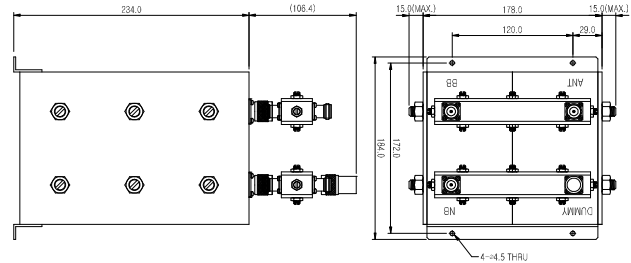

## DVB-T(Digital Video Broadcasting - Terrestrial) DVB-T CIB Combiner(Adjacent)

Item		Specifications	
Frequency Range		470 ~ 862MHz	
Insertion Loss (Max.)	NB	Fc	1.0dB
		Fc ± 3.8MHz	2.8dB
	WB	Fc	0.3dB
		Fc ± 3.8MHz	2.8dB
Attenuation (Min.)		Fc ± 4.2MHz	14.0dB
		Fc ± 6MHz	21.0dB
		Fc ± 12MHz	36.0dB
Return Loss (Min.)	NB	30dB	
	WB	20dB	
Isolation (Min.)		30dB	
In/Out Port		N – Female	
Temperature Range		-10 ~ +50	
Size (W x D x H) (mm)		184.0 x 209.0 x 340.4	
Weight (Max.)		9Kg	
NOTE : NB-> Narrow Band, WB-> Wide Band			