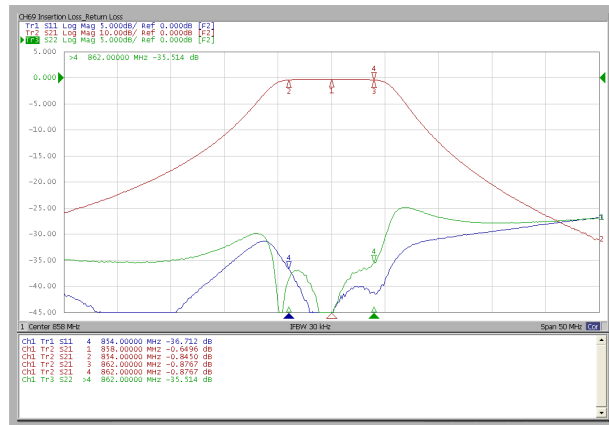

## DVB-T(Digital Video Broadcasting - Terrestrial) DVB-T CIB Combiner(Non-Adjacent)

Item		Specifications	
Frequency Range		470 ~ 862MHz	
Insertion Loss (Max.)	Fc	NB	1.0dB
		WB	0.2dB
	Fc ± 4MHz	NB	1.5dB
		WB	0.25dB
Ripple (Max.)	NB	0.8dB	
	WB	0.15dB	
Return Loss (Min.)	NB	30dB	
	WB	20dB	
Isolation (Min.)	NB? WB	30dB	
Power Rating (Ave.)	NB	50W	
	WB	200W	
In/Out Port	N - Female		
Temperature Range	-10 ~ +50		
Size (W x D x H) (mm)	251.7 x 180.0 x 43.0		
Weight (Max.)	2Kg		
NOTE : NB-> Narrow Band, WB-> Wide Band			