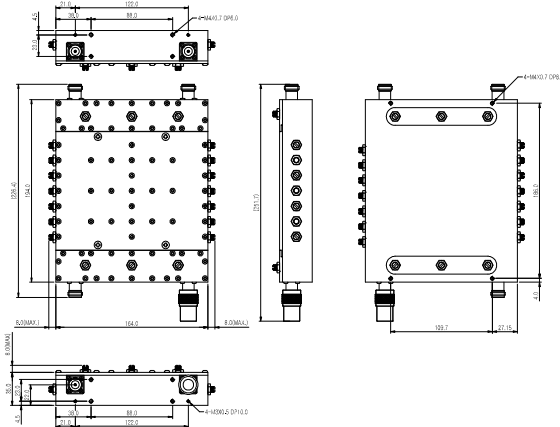

## DVB-T(Digital Video Broadcasting - Terrestrial) DVB-T CIB Combiner(Non-Adjacent)

Item		Specifications	
Frequency Range		470 ~ 862MHz	
Insertion Loss (Max.)	Fc	NB	1.0dB
		WB	0.2dB
	Fc ± 4MHz	NB	1.5dB
		WB	0.25dB
Ripple (Max.)	NB	0.8dB	
	WB	0.15dB	
Return Loss (Min.)	NB	30dB	
	WB	20dB	
Isolation (Min.)	NB? WB	30dB	
Power Rating (Ave.)	NB	50W	
	WB	200W	
In/Out Port	N - Female		
Temperature Range	-10 ~ +50		
Size (W x D x H) (mm)	251.7 x 180.0 x 43.0		
Weight (Max.)	2Kg		
NOTE : NB-> Narrow Band, WB-> Wide Band			