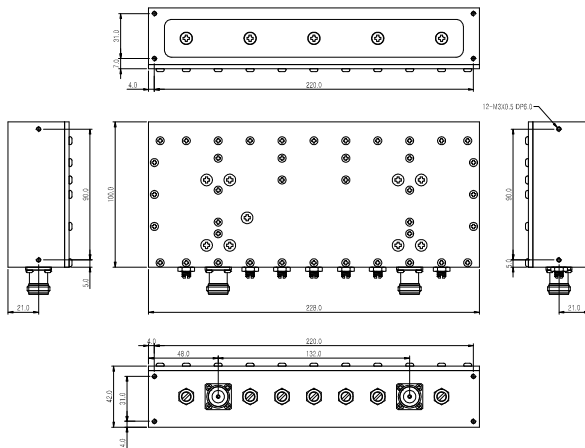

DVB-T(Digital Video Broadcasting - Terrestrial) BPF(3Cavity+2Notch)

Item		Specifications
Frequency Range		470 ~ 862MHz
Insertion Loss(Max.)	$f_0 \pm 2.75\text{MHz} (@F_v, @F_s)$	0.70dB
Return Loss (Min.)		25dB
2 nd harmonic Rejection (Min.)		50dB
Attenuation (Min.)	$F_c \pm 8.25\text{MHz}$ $(@F_v-5.5\text{MHz}, @F_s+5.5\text{MHz})$	30dB
Group Delay (Max.)		100ns
Power Rating (Ave.)		120W
In/Out Port		N – Female
Temperature Range		-10 ~ +50
Size (W x D x H) (mm)		228.0 x 100.0 x 42.0
Weight (Max.)		1.5Kg