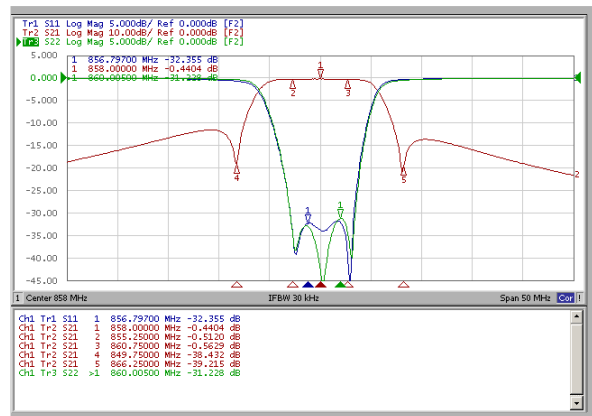

DVB-T(Digital Video Broadcasting - Terrestrial) BPF(3Cavity+2Notch)

Item		Specifications
Frequency Range		470 ~ 862MHz
Insertion Loss(Max.)	$f_0 \pm 2.75\text{MHz} (@F_v, @F_s)$	0.70dB
Return Loss (Min.)		25dB
2 nd harmonic Rejection (Min.)		50dB
Attenuation (Min.)	$F_c \pm 8.25\text{MHz}$ $(@F_v-5.5\text{MHz}, @F_s+5.5\text{MHz})$	30dB
Group Delay (Max.)		100ns
Power Rating (Ave.)		120W
In/Out Port		N – Female
Temperature Range		-10 ~ +50
Size (W x D x H) (mm)		228.0 x 100.0 x 42.0
Weight (Max.)		1.5Kg